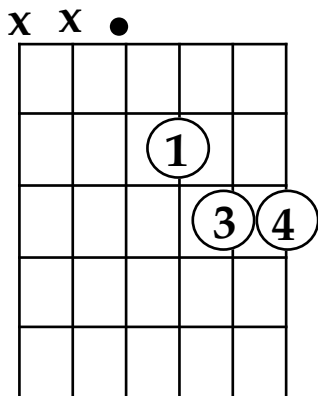

I-IV-V “COLOR CHORDS” IN THE KEY OF G MAJOR

Key of G CHORD NAME: **G** Am Bm **C** **D** Em F#dim **G**
 SCALE DEGREE NUMBER: **I** ii iii **IV** **V** vi vii **I**

Gno3 chord

(the Ino3 chord)

Cadd9 chord

(the IVadd9 chord)

****BONUS****

D4 chord

(the V4 chord)

Em7 (or G/B) chord

(the vi7 [minor 7] chord)