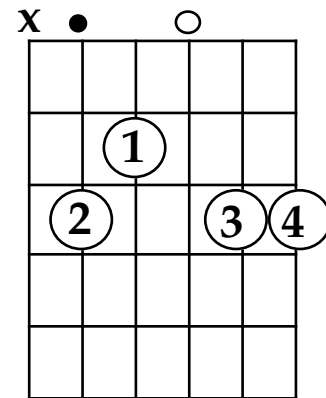

I-IV-V “COLOR CHORDS” IN THE KEY OF G MAJOR

Key of G CHORD NAME: **G** Am Bm **C** **D** Em F#dim **G**
 SCALE DEGREE NUMBER: **I** ii iii **IV** **V** vi vii **I**

Gno3 chord

(the Ino3 chord)

Cadd9 chord

(the IVadd9 chord)

****BONUS****

D4 chord

(the V4 chord)

Em7 (or G/B) chord

(the vi7 [minor 7] chord)