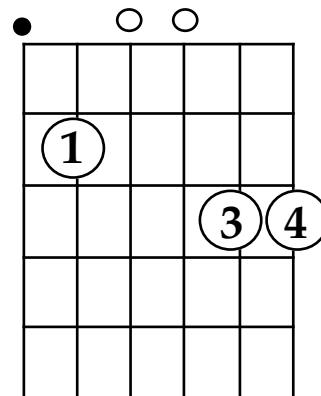

I-IV-V “COLOR CHORDS” IN THE KEY OF G MAJOR

Key of G CHORD NAME: **G** Am Bm **C** **D** Em F#dim **G**
 SCALE DEGREE NUMBER: **I** ii iii **IV** **V** vi vii **I**

Gno3 chord

(the Ino3 chord)

Cadd9 chord

(the IVadd9 chord)

****BONUS****

D4 chord

(the V4 chord)

Em7 (or G/B) chord

(the vi7 [minor 7] chord)