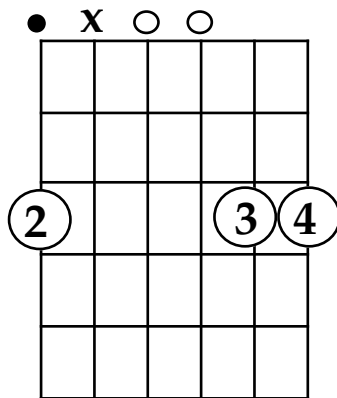

I-IV-V “COLOR CHORDS” IN THE KEY OF G MAJOR

Key of G CHORD NAME: **G** Am Bm **C** **D** Em F#dim **G**
 SCALE DEGREE NUMBER: **I** ii iii **IV** **V** vi vii **I**

Gno3 chord

(the Ino3 chord)

Cadd9 chord

(the IVadd9 chord)

****BONUS****

D4 chord

(the V4 chord)

Em7 (or G/B) chord

(the vi7 [minor 7] chord)