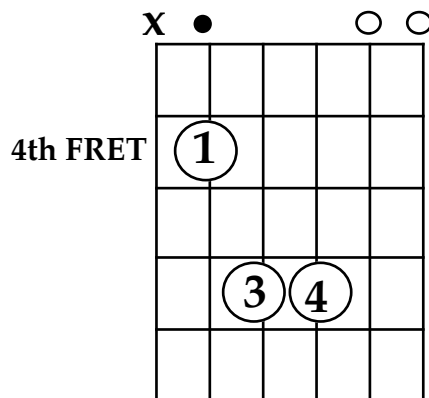

C#m7 chord

(the vi7 [minor 7] chord)