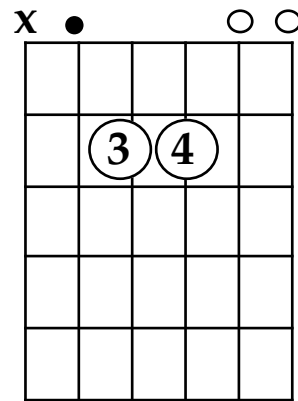

I-IV-V “COLOR CHORDS” IN THE KEY OF E MAJOR

Key of E CHORD NAME:	E	F#m	G#m	A	B	C#m	D#dim	E
SCALE DEGREE NUMBER:	I	ii	iii	IV	V	vi	vii	I

E chord

(the I chord)

A2 chord

(the IV2 chord)

B4 chord

(the V4 chord)

****BONUS****

C#m7 chord

(the vi7 [minor 7] chord)