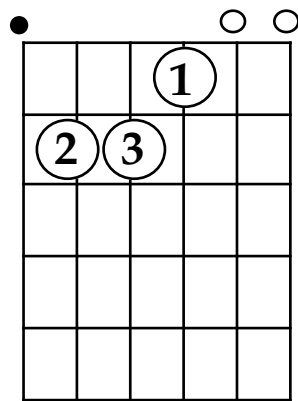

I-IV-V “COLOR CHORDS” IN THE KEY OF E MAJOR

Key of E CHORD NAME:	E	F#m	G#m	A	B	C#m	D#dim	E
SCALE DEGREE NUMBER:	I	ii	iii	IV	V	vi	vii	I

E chord

(the I chord)

A2 chord

(the IV2 chord)

B4 chord

(the V4 chord)

****BONUS****

C#m7 chord

(the vi7 [minor 7] chord)