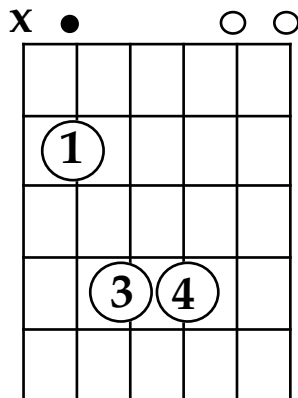

I-IV-V “COLOR CHORDS” IN THE KEY OF E MAJOR

Key of E CHORD NAME:	E	F#m	G#m	A	B	C#m	D#dim	E
SCALE DEGREE NUMBER:	I	ii	iii	IV	V	vi	vii	I

E chord

(the I chord)

A2 chord

(the IV2 chord)

B4 chord

(the V4 chord)